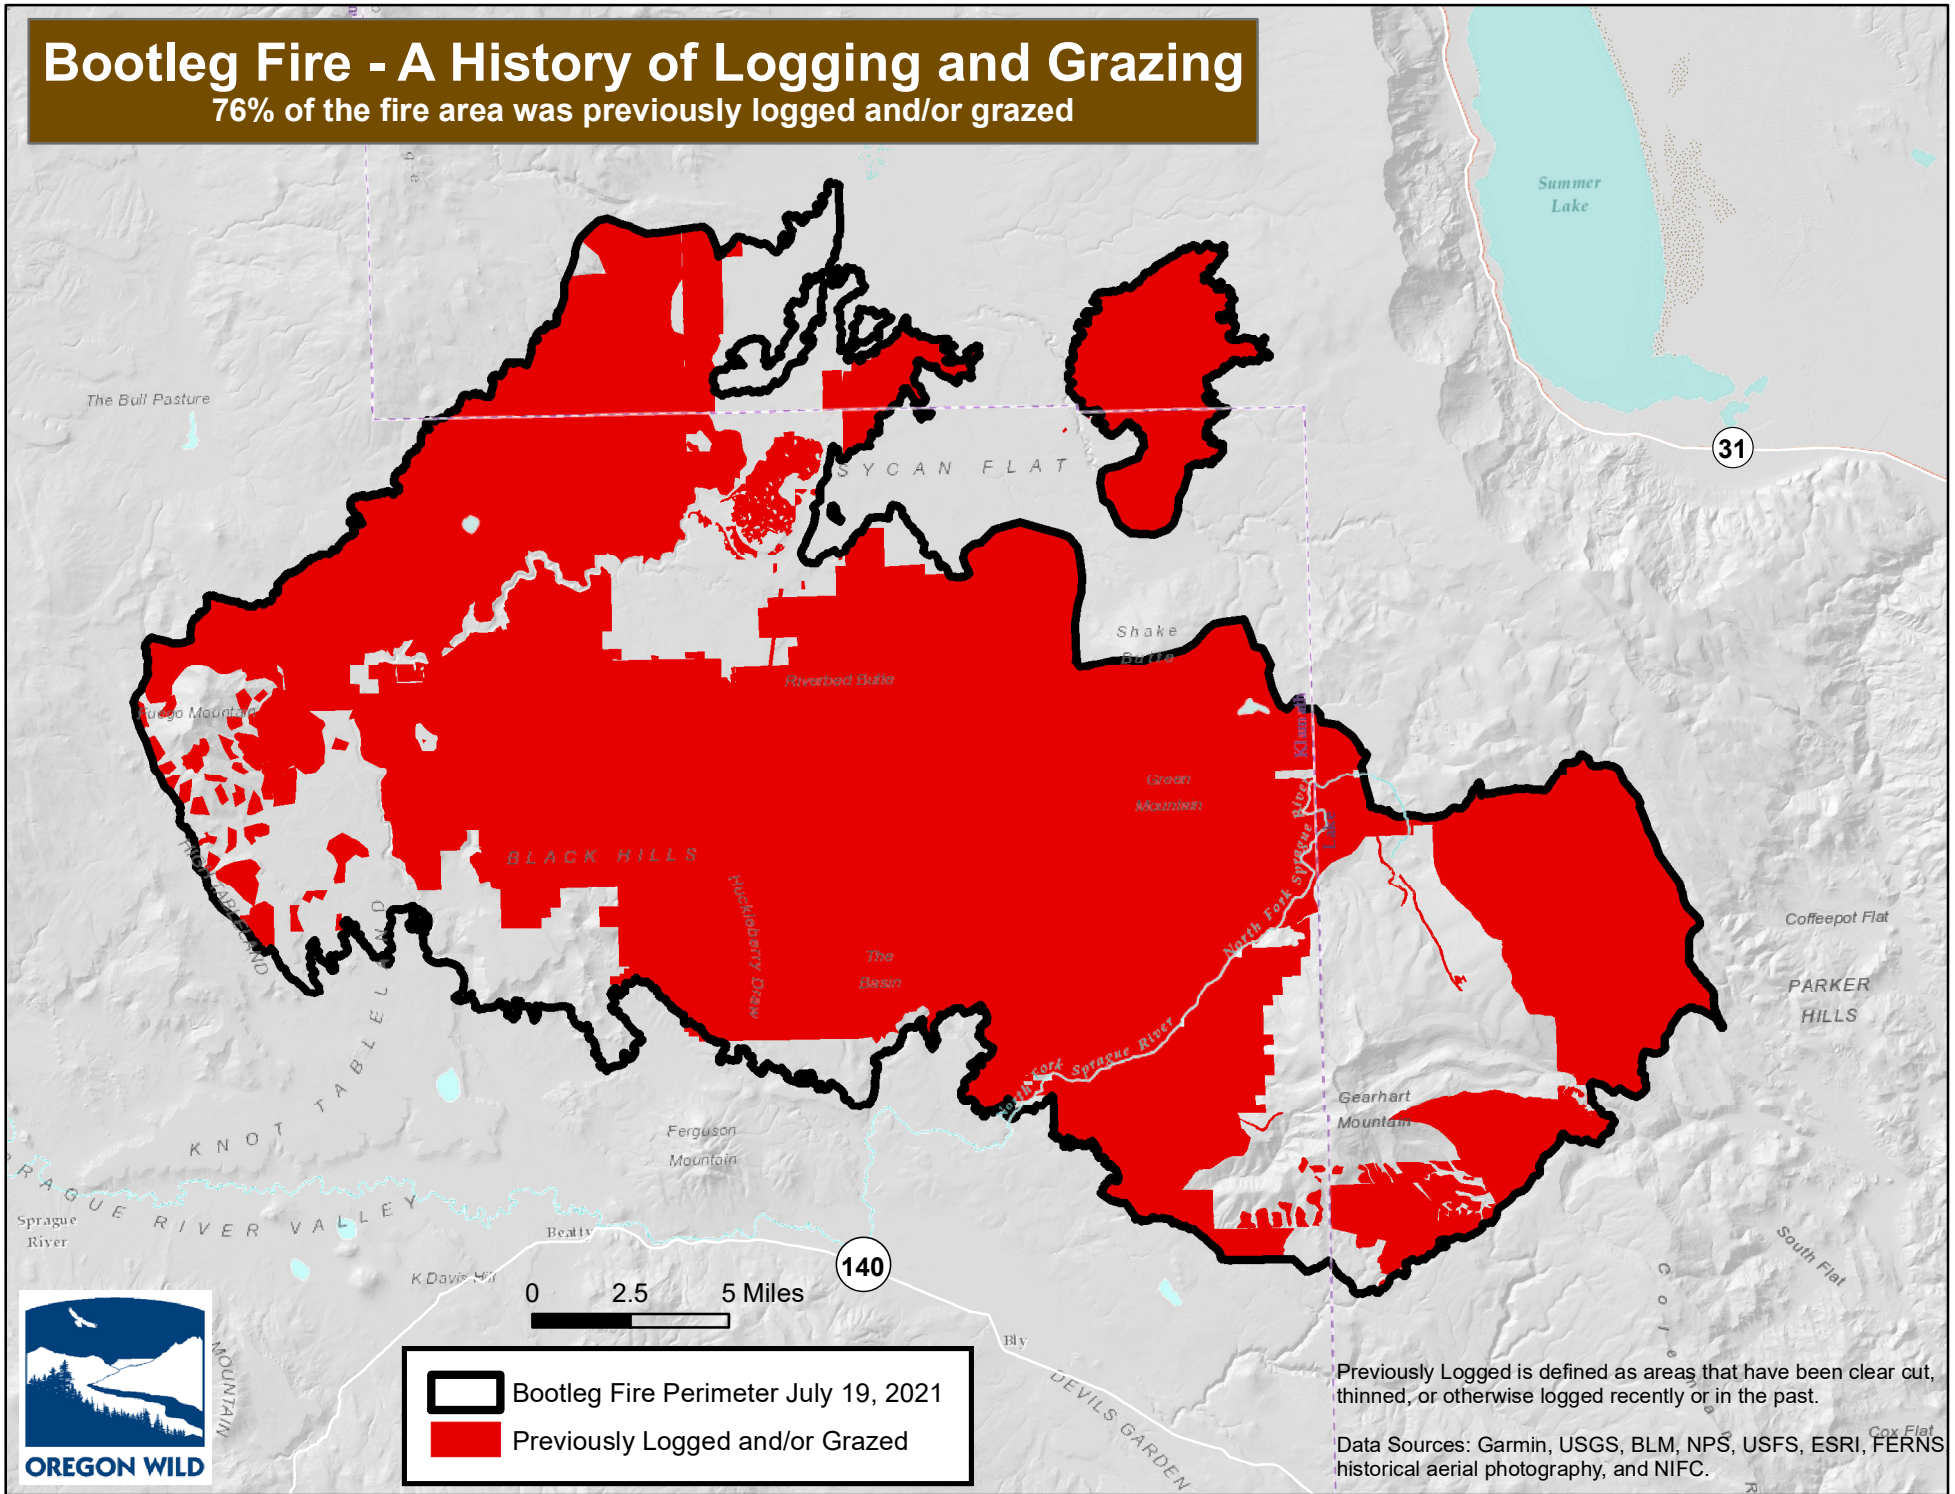

Bootleg Fire - A History of Logging and Grazing

76% of the fire area was previously logged and/or grazed

-  Bootleg Fire Perimeter July 19, 2021
-  Previously Logged and/or Grazed

Previously Logged is defined as areas that have been clear cut, thinned, or otherwise logged recently or in the past.

Data Sources: Garmin, USGS, BLM, NPS, USFS, ESRI, FERN'S historical aerial photography, and NIFC.